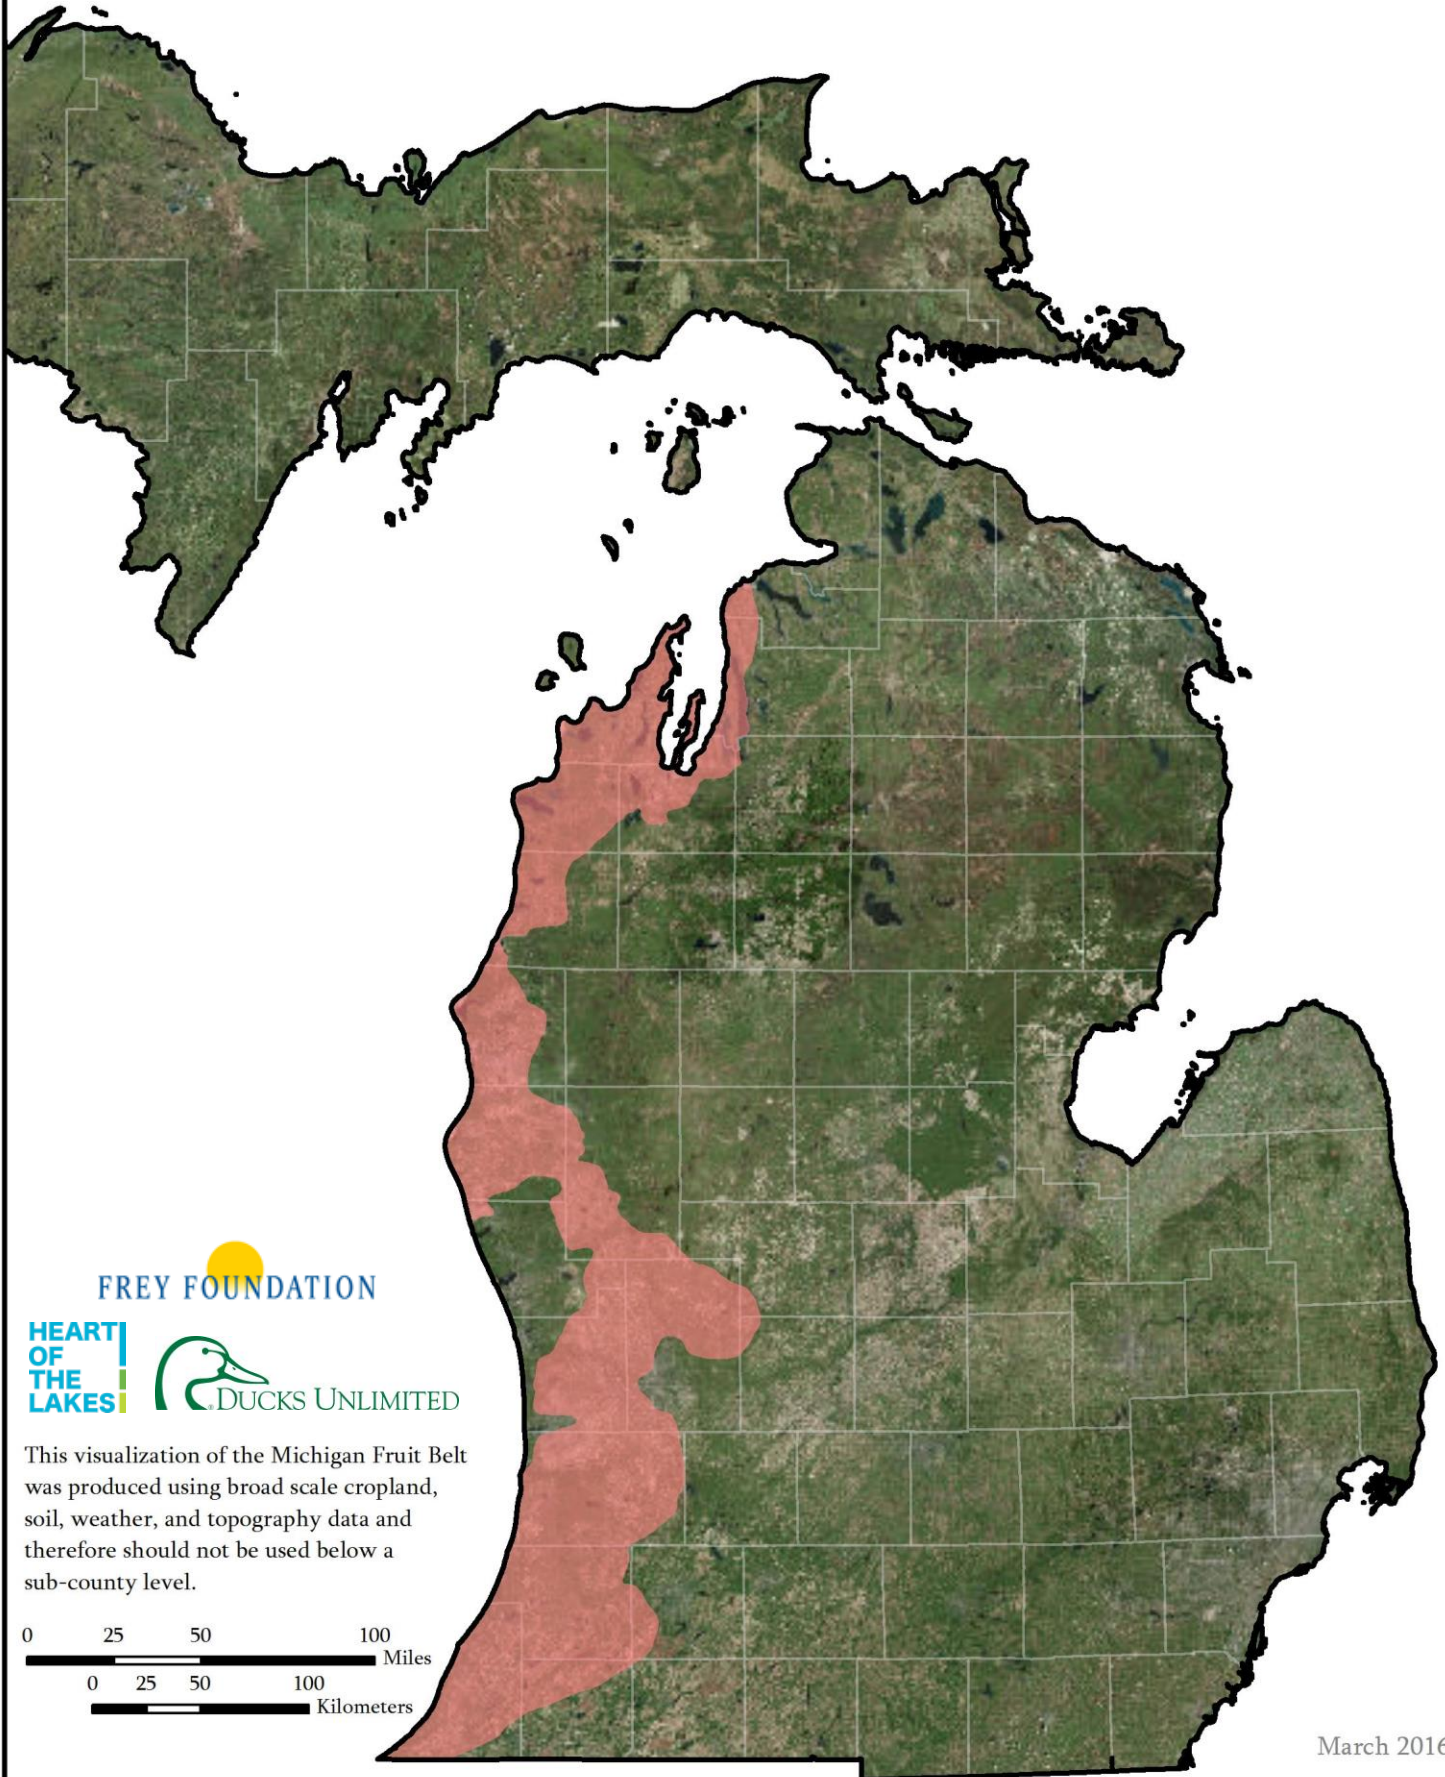

# Michigan Fruit Belt

FREY FOUNDATION

HEART  
OF  
THE  
LAKES

DUCKS UNLIMITED

This visualization of the Michigan Fruit Belt was produced using broad scale cropland, soil, weather, and topography data and therefore should not be used below a sub-county level.

0 25 50 100 Miles

0 25 50 100 Kilometers

March 2016