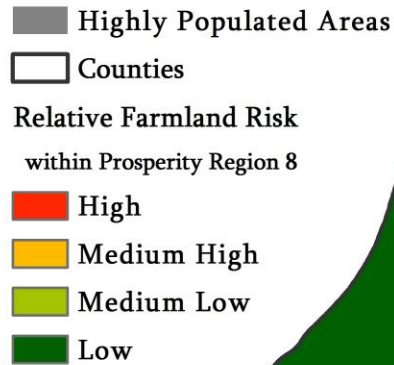

Relative Risk at a Statewide Level

# Farmland Risk Assessment

Risk of Increased Development on Michigan's High Quality Farmland within Prosperity Region 8

## Prosperity Region 8

This farmland risk assessment depicts the relative risk to Michigan's farmland based on the amount of high-quality farmland and the amount of increased development occurring in an area. This visualization was produced using broad scale data and therefore should not be used below a sub-county level.