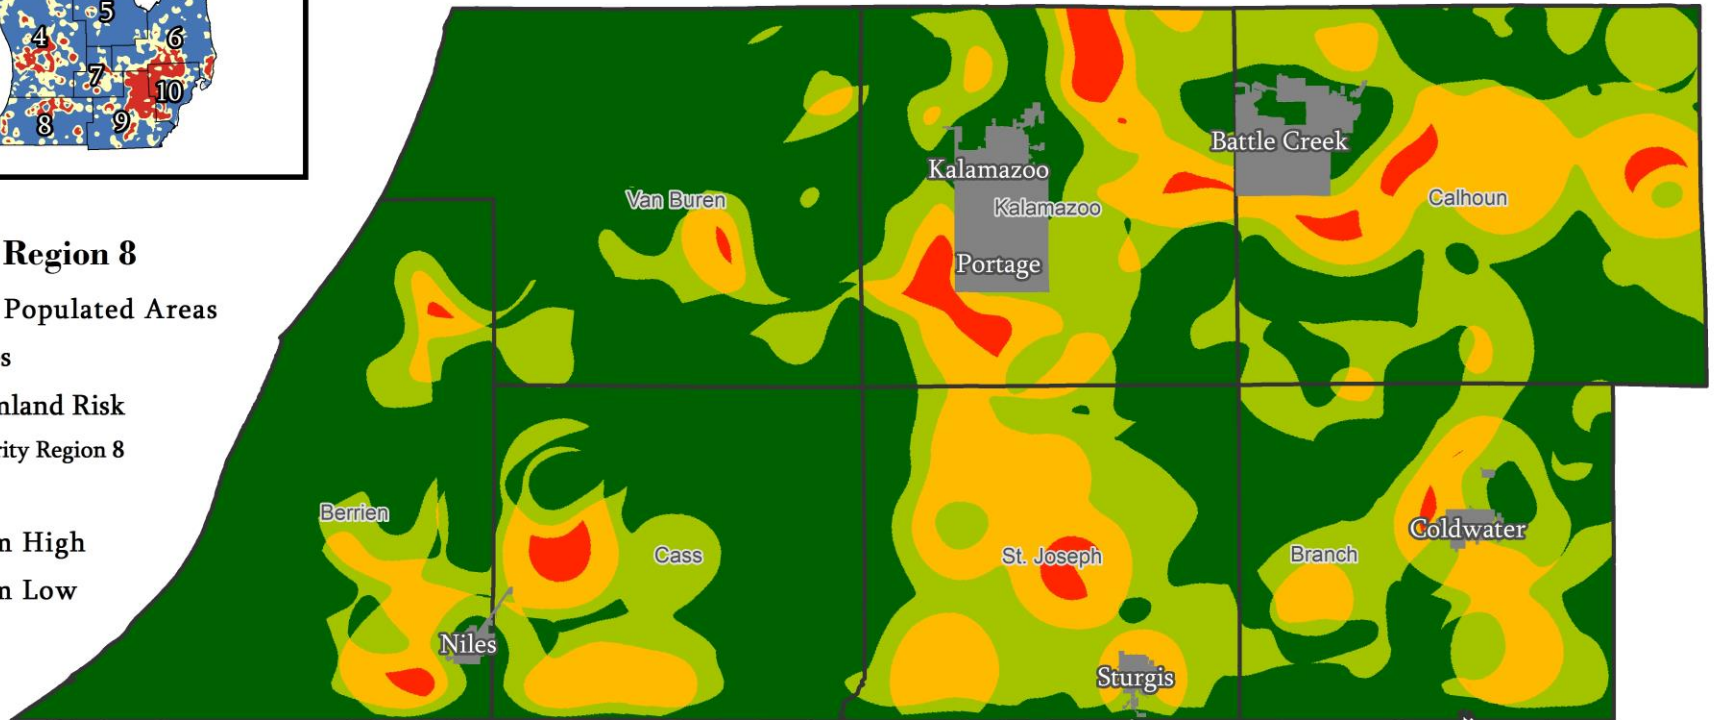

Relative Risk at a Statewide Level

# Farmland Risk Assessment

Risk of Increased Development on Michigan's High Quality Farmland within Prosperity Region 8

## Prosperity Region 8

This farmland risk assessment depicts the relative risk to Michigan's farmland based on the amount of high-quality farmland and the amount of increased development occurring in an area. This visualization was produced using broad scale data and therefore should not be used below a sub-county level.