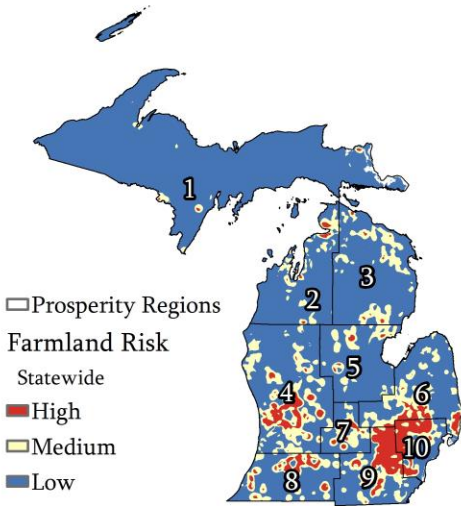

Relative Risk at a Statewide Level

# Farmland Risk Assessment

Risk of Increased Development on Michigan's High Quality Farmland within Prosperity Region 8

## Prosperity Region 8

This farmland risk assessment depicts the relative risk to Michigan's farmland based on the amount of high-quality farmland and the amount of increased development occurring in an area. This visualization was produced using broad scale data and therefore should not be used below a sub-county level.