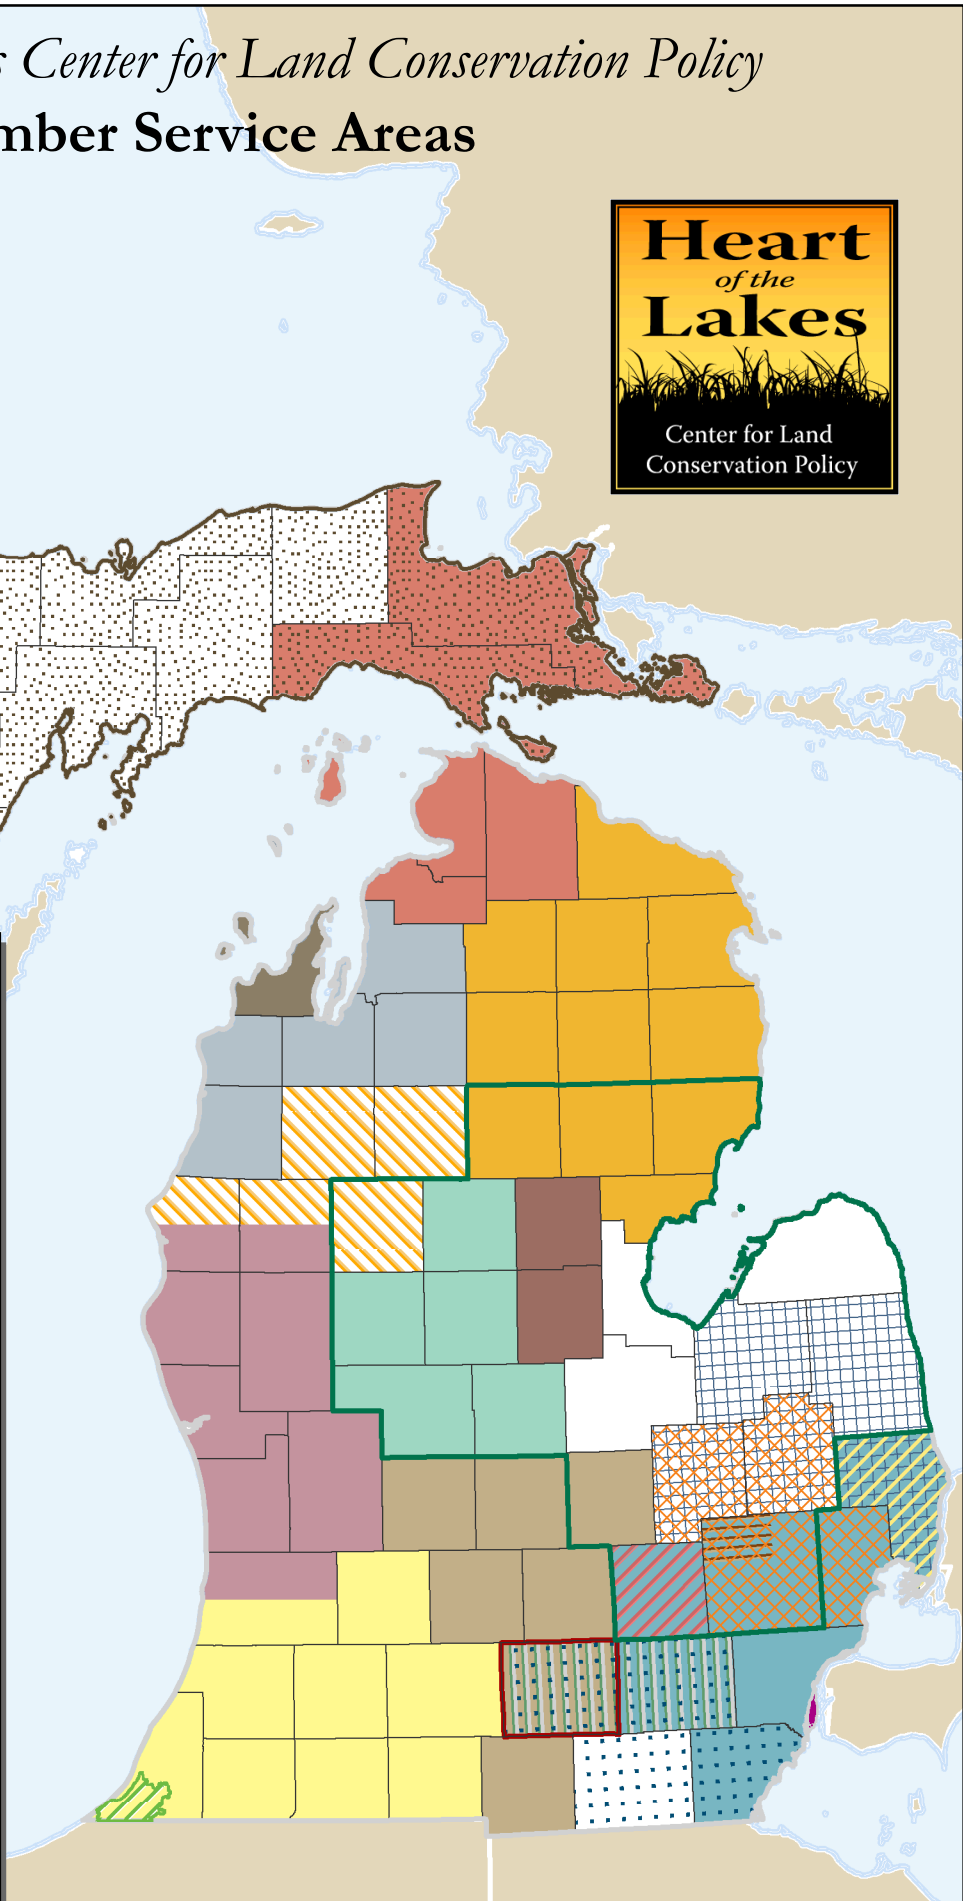

Heart of the Lakes Center for Land Conservation Policy

Member Service Areas

- Blue Water Land Fund
- Cadillac Area Land Conservancy
- Chikaming Open Lands
- Chippewa Watershed Conservancy
- Dahlem Conservancy
- Grand Traverse Regional Land Conservancy
- Grosse Ile Nature & Land Conservancy
- Headwaters Land Conservancy
- Keweenaw Land Trust
- Land Conservancy of West Michigan
- Lapeer Land Conservancy
- Leelanau Conservancy
- Legacy Land Conservancy
- Little Forks Conservancy
- Little Traverse Conservancy
- Livingston Land Conservancy
- Mid-Michigan Land Conservancy
- North Oakland Headwaters Land Conservancy
- Raisin Valley Land Trust
- Saginaw Basin Land Conservancy
- Six Rivers Regional Land Conservancy
- Southeast Michigan Land Conservancy
- Southwest Michigan Land Conservancy
- Upper Peninsula Land Conservancy

Members with statewide service areas: Land Trust Alliance - Midwest, Michigan Karst Conservancy, Michigan Nature Association, The Conservation Fund, The Nature Conservancy in Michigan